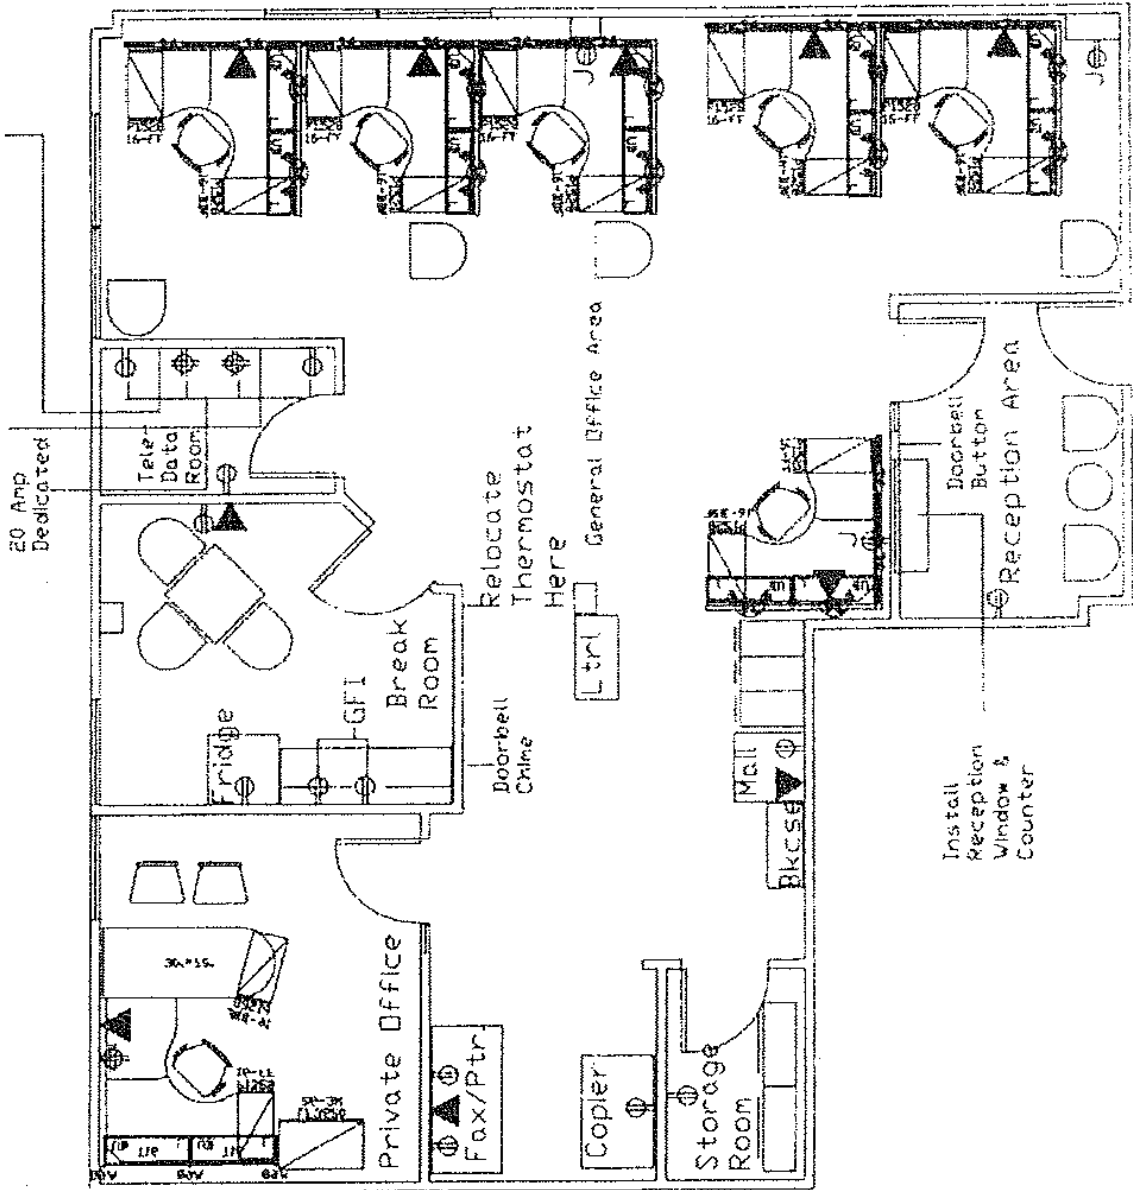

Plywood Entire Wall Install #6 Ground Bar on wall.

Liberty Mutual
688 Berkmar Circle
2nd Floor
Charlottesville, VA
Proposed Floor Plan
Scale = 1/8" = 1' 0"